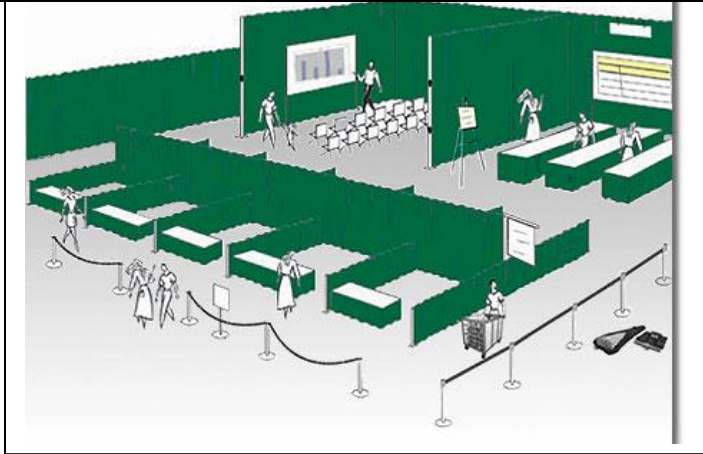

# Broadway Party & Tent Rental

**3' UPRIGHT** has 4 slots positioned every 90° 3/8" from top

**8' UPRIGHT** has 2 sets of 4 slots positioned every 90° 3/8" from top & one set at 3'

**9'-16' Adjustable Upright** has 4 slots positioned every 90° 3/8" from top only

**Back to Back Booths**

**Booths In Line**

**Combination of Booths**

Background for Presentation, Buffet, Orchestra.

Exhibit Booths or Stalls

Decoration of Wall

Reduce Size of Room or Auditorium

Dressing Room