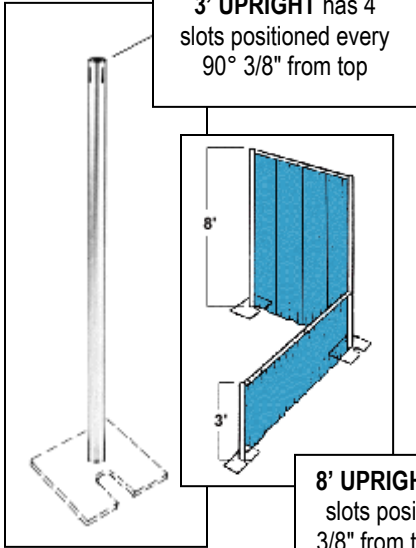

# Broadway Party & Tent Rental

**3' UPRIGHT** has 4 slots positioned every 90° 3/8" from top

**8' UPRIGHT** has 2 sets of 4 slots positioned every 90° 3/8" from top & one set at 3'

**9'-16' Adjustable Upright** has 4 slots positioned every 90° 3/8" from top only

**Back to Back Booths**

**Booths In Line**

**Combination of Booths**

Background for Presentation, Buffet, Orchestra.

Exhibit Booths or Stalls

Decoration of Wall

Reduce Size of Room or Auditorium

Dressing Room