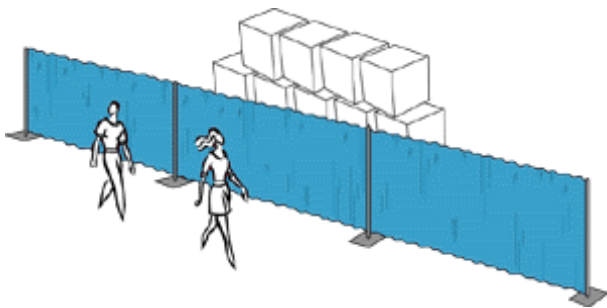

# Broadway Party & Tent Rental

**3' UPRIGHT** has 4 slots positioned every 90° 3/8" from top

**8' UPRIGHT** has 2 sets of 4 slots positioned every 90° 3/8" from top & one set at 3'

**9'-16' Adjustable Upright** has 4 slots positioned every 90° 3/8" from top only

**Back to Back Booths**

**Booths In Line**

**Combination of Booths**

Background for Presentation, Buffet, Orchestra.

Exhibit Booths or Stalls

Decoration of Wall

Reduce Size of Room or Auditorium

Dressing Room